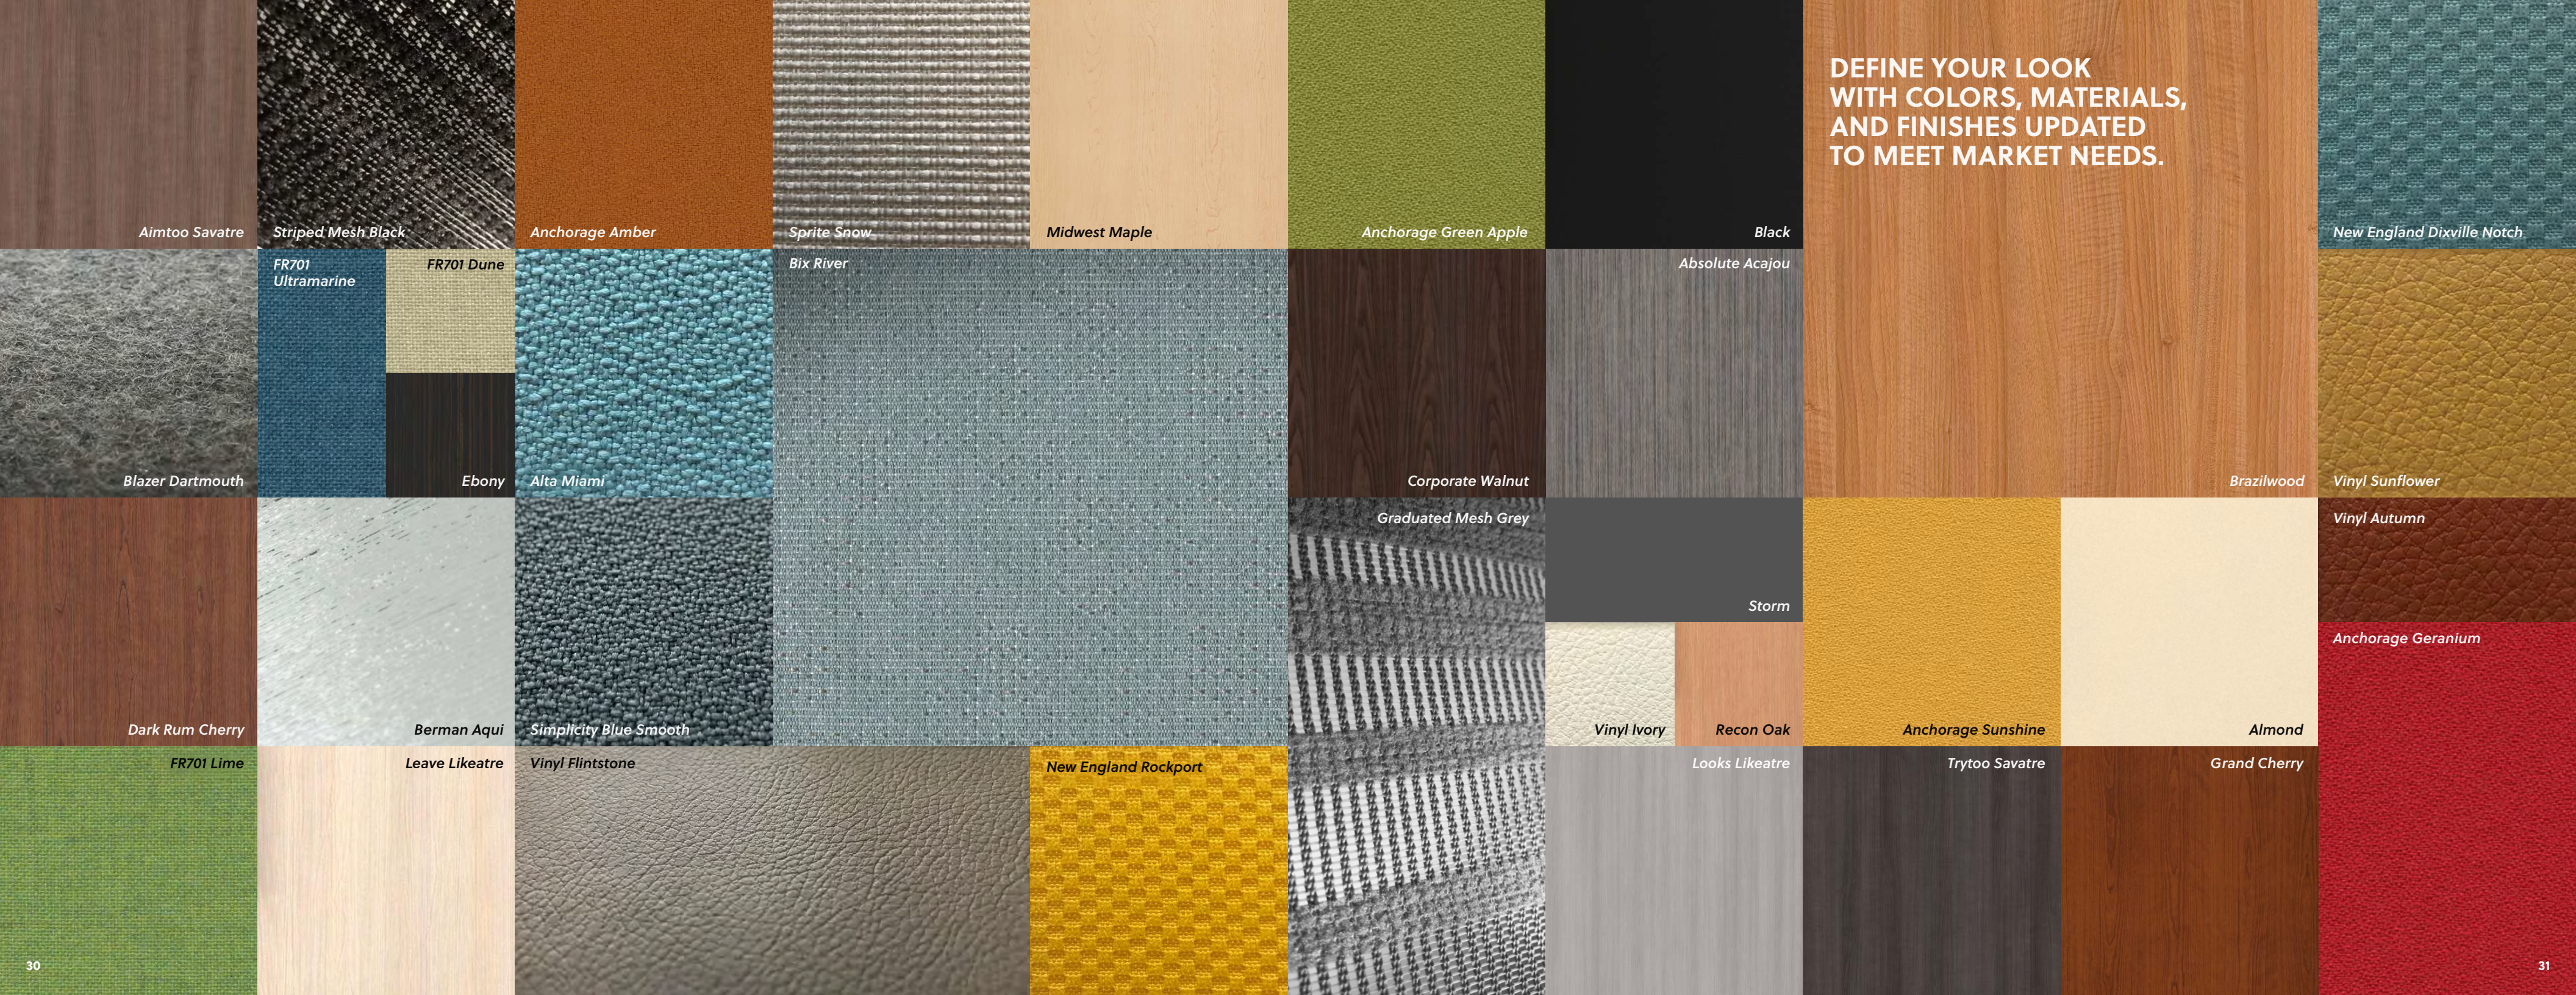

DEFINE YOUR LOOK
WITH COLORS, MATERIALS,
AND FINISHES UPDATED
TO MEET MARKET NEEDS.

Aimtoo Savatre

Striped Mesh Black

Anchorage Amber

Sprite Snow

Midwest Maple

Anchorage Green Apple

Black

New England Dixville Notch

FR701 Ultramarine

FR701 Dune

Blazer Dartmouth

Alta Miami

Bix River

Corporate Walnut

Absolute Acajou

Brazilwood

Vinyl Sunflower

Ebony

Graduated Mesh Grey

Storm

Vinyl Autumn

Dark Rum Cherry

Berman AQUI

Simplicity Blue Smooth

Vinyl Ivory

Recon Oak

Anchorage Sunshine

Almond

Anchorage Geranium

FR701 Lime

Leave Likeatre

Vinyl Flintstone

New England Rockport

Looks Likeatre

Trytoo Savatre

Grand Cherry