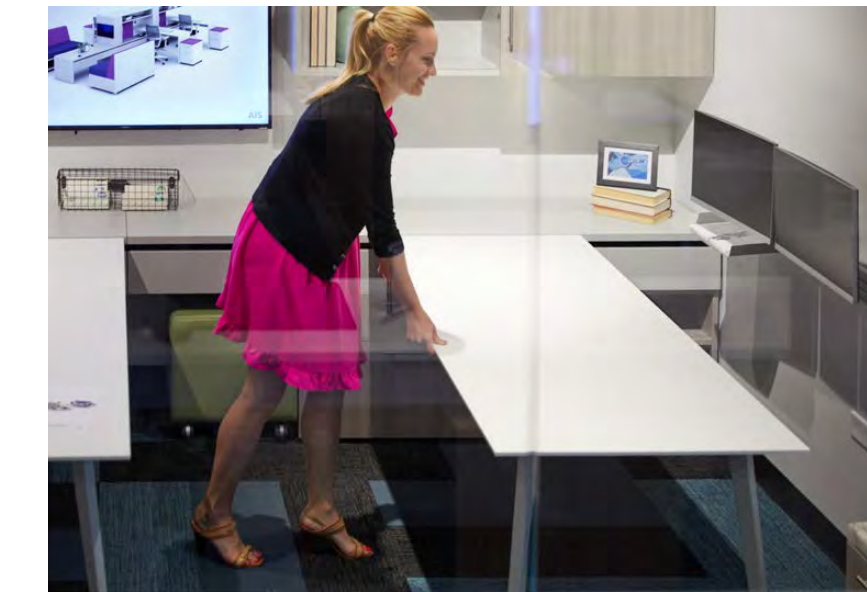

CALIBRATE® COMMUNITY GIVE CHANGE A PLACE AT THE TABLE

Some offices get outdated by change. Others simply outsmart it. At AIS, we're always looking for ways to design spaces that can go with the flow, flexing to stay relevant and help people adapt to change.

Available Spring 2020

Reconfigure on the fly and shape the space to support each day's changing needs.